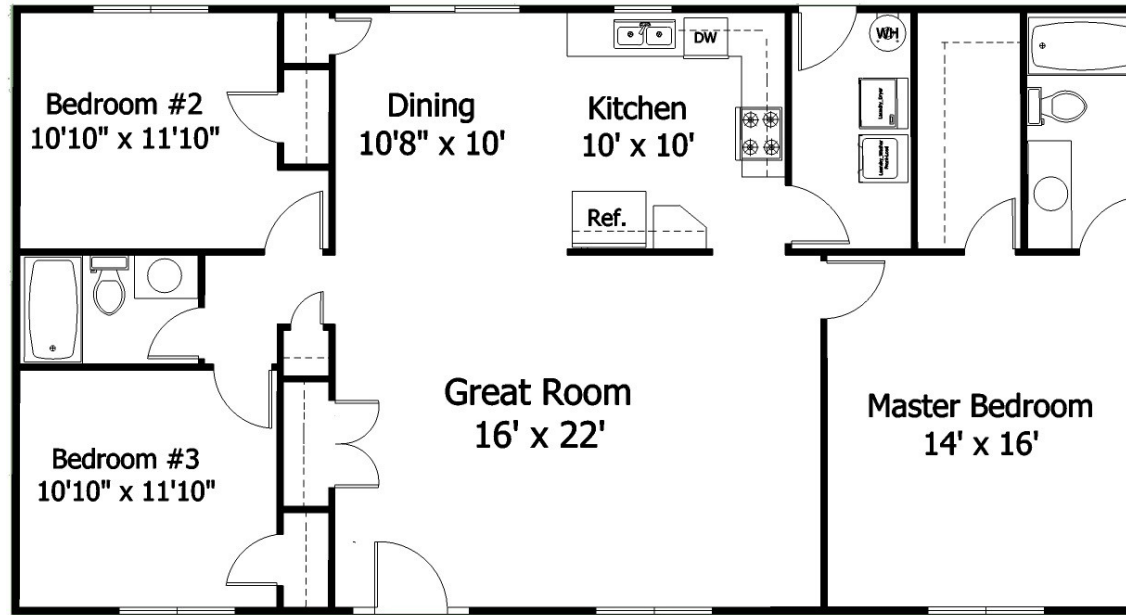

The Maury

1456 SF

3 Bedroom
2 Bath

Optional Stone Front

Optional Brick Front

The Maury 1456 SF

www.bethelbuilders-va.com
540-748-8810
info@bethelbuilders-va.com

These floor plans and renderings are for illustrative purposes only and may vary from actual plans. Room sizes and square footages are approximate. This information is deemed reliable but is not guaranteed and is subject to change without notice. Model Homes and renderings may contain optional features for exhibition purposes only and are not contained in the purchase price unless otherwise expressly provided for. Minor floor plan changes and dimension change per local code. Plans Copyrighted 2012 by Bethel Builders, LLC