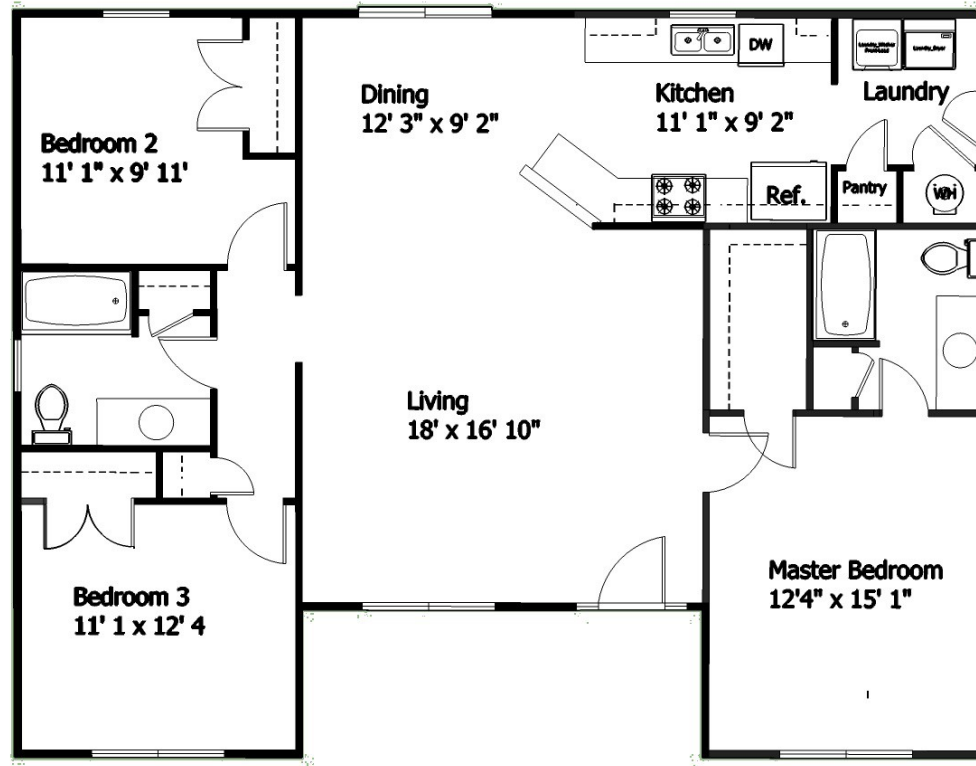

The Rivanna

1356 SF

**3 Bedroom
2 Bath**

Optional Stone Front

Optional Brick Front

The Rivanna 1356 SF

www.bethelbuilders-va.com
540-748-8810
info@bethelbuilders-va.com

These floor plans and renderings are for illustrative purposes only and may vary from actual plans. Room sizes and square footages are approximate. This information is deemed reliable but is not guaranteed and is subject to change without notice. Model Homes and renderings may contain optional features for exhibition purposes only and are not contained in the purchase price unless otherwise expressly provided for. Minor floor plan changes and dimension change per local code. Plans Copyrighted 2012 by Bethel Builders, LLC