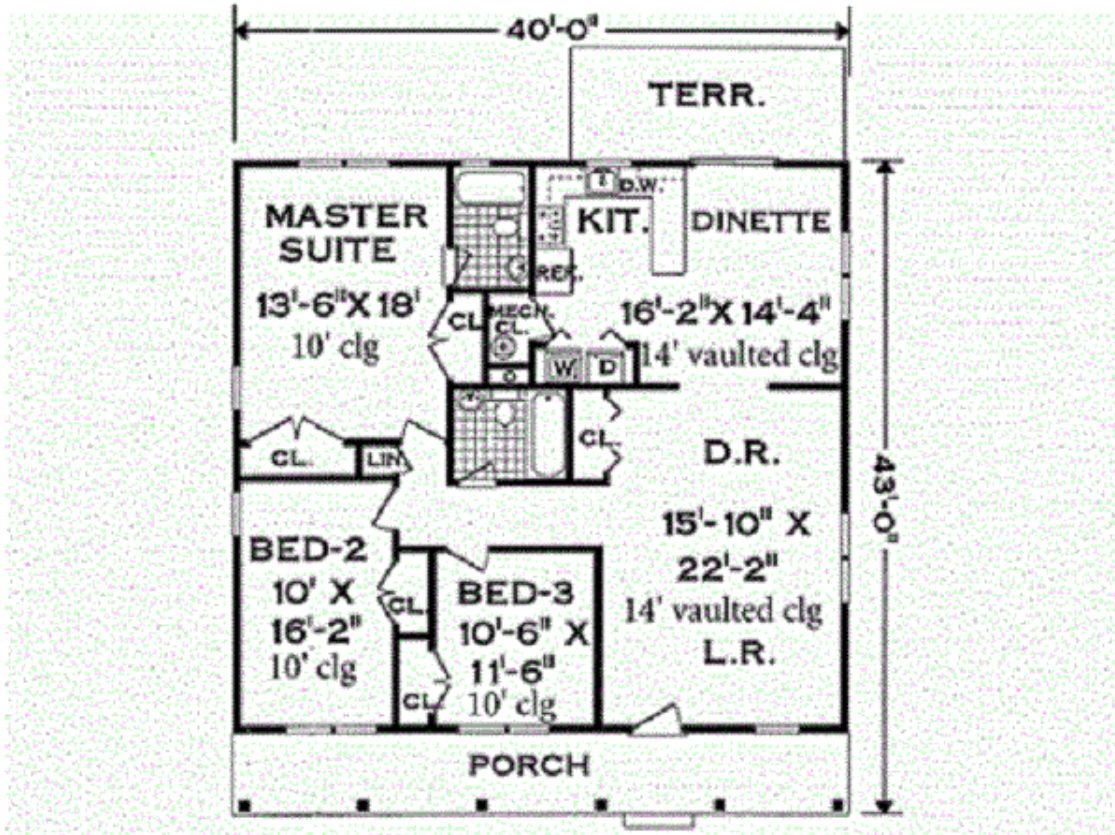

The Fox

1500 SF

3 Bedrooms - 2 Baths

Standard Front Porch

Optional Brick or Stone Front/Foundation

The Fox

1500 SF

Floor Plan

Standard Front Porch

(Rear Porch/Patio, Garage, and Elevated Ceilings are optional)

www.bethelbuilders-va.com

540-748-8810

info@bethelbuilders-va.com

These floor plans and renderings are for illustrative purposes only and may vary from actual plans. Room sizes and square footages are approximate. This information is deemed reliable, but is not guaranteed and is subject to change without notice. Web site, renderings and photos may contain optional features for exhibition purposes only and not included in the purchase price unless otherwise expressly provided for. Minor floor plan changes and dimension changes per local code. Plans Copyrighted 2015 by Bethel Builders, LLC