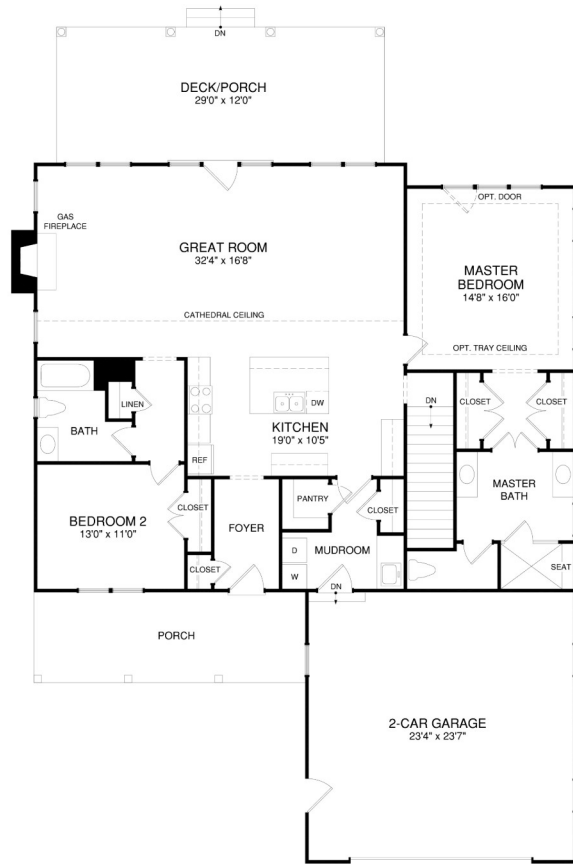

# The Sloop 2266 SF

3 Bedrooms - 3 Full Baths, Unfinished Walkout Basement

Optional 4<sup>th</sup> Lower Level Bedroom, Full Bath, Rec Room

# The Sloop 2266 SF

FIRST FLOOR PLAN

BASEMENT PLAN

www.bethelbuilders-va.com  
 540-748-8810  
 info@bethelbuilders-va.com

These floor plans and renderings are for illustrative purposes only and may vary from actual plans. Room sizes and square footage's are approximate. This information is deemed reliable but is not guaranteed and is subject to change without notice. Web site, renderings and photos may contain optional features for exhibition purposes only and are not contained in the purchase price unless otherwise expressly provided for. Minor floor plan changes and dimension change per local code. Plans Copyrighted 2012 by Bethel Builders, LLC