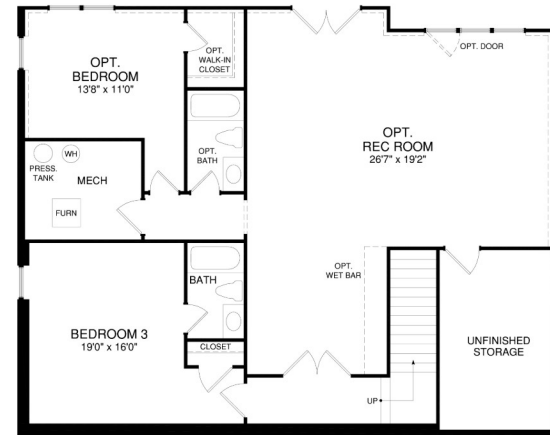

# The Sloop 2266 SF

3 Bedrooms - 3 Full Baths, Unfinished Walkout Basement

Optional 4<sup>th</sup> Lower Level Bedroom, Full Bath, Rec Room

# The Sloop 2266 SF

FIRST FLOOR PLAN

BASEMENT PLAN

www.bethelbuilders-va.com  
 540-748-8810  
 info@bethelbuilders-va.com

These floor plans and renderings are for illustrative purposes only and may vary from actual plans. Room sizes and square footage's are approximate. This information is deemed reliable but is not guaranteed and is subject to change without notice. Web site, renderings and photos may contain optional features for exhibition purposes only and are not contained in the purchase price unless otherwise expressly provided for. Minor floor plan changes and dimension change per local code. Plans Copyrighted 2012 by Bethel Builders, LLC