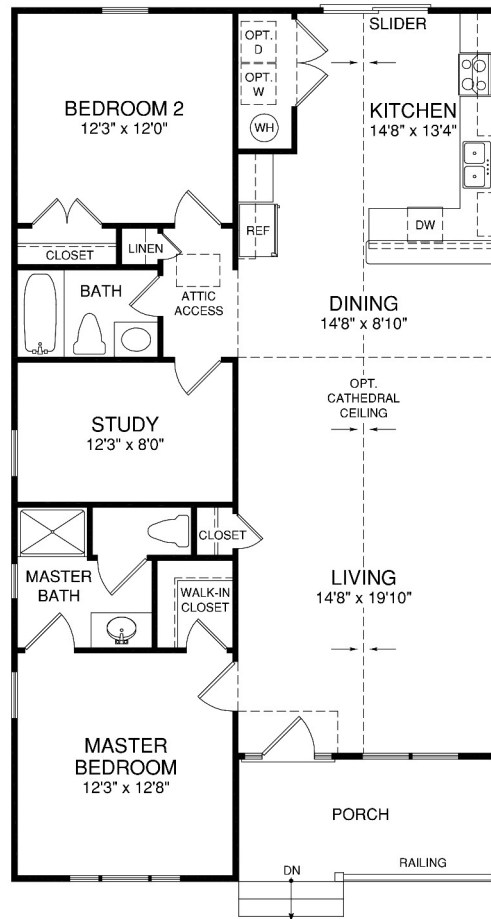

# The Ni 1295 SF

Showing optional brick and optional fireplace/chimney.

One Level, 2 bedrooms, 2 full baths & office.  
Standard covered porch with concrete

# Ni 1295 SF

FIRST FLOOR PLAN

[www.bethelbuilders-va.com](http://www.bethelbuilders-va.com)  
540-748-8810  
[info@bethelbuilders-va.com](mailto:info@bethelbuilders-va.com)

These floor plans and renderings are for illustrative purposes only and may vary from actual plans. Room sizes and square footages are approximate. This information is deemed reliable but is not guaranteed and is subject to change without notice. Web site, renderings and photos may contain optional features for exhibition purposes only and are not contained in the purchase price unless otherwise expressly provided for. Minor floor plan changes and dimension change per local code. Plans Copyrighted 2012 by Bethel Builders, LLC