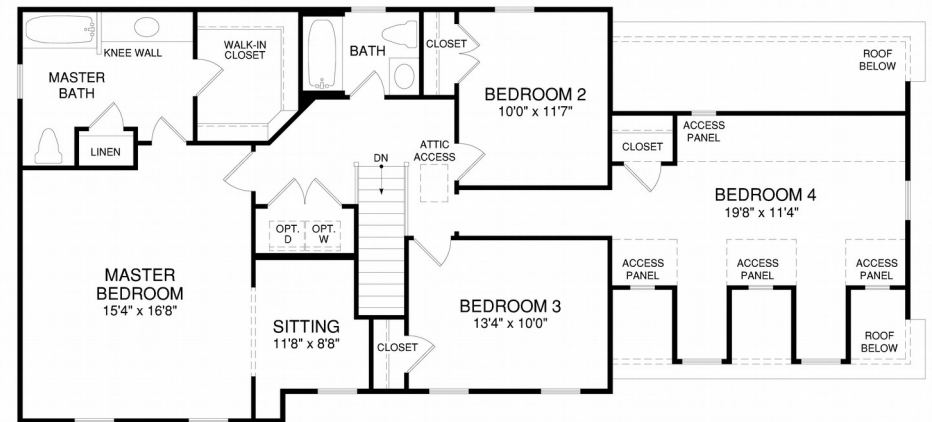

The Potomac 2 Car Garage

2315 SF

Colonial
4 Bedroom
2 ½ Bath
2 Car Garage

Partial Stone Front

Brick Front

The Potomac 2 Car Garage

2315 SF

FIRST FLOOR PLAN

SECOND FLOOR PLAN

www.bethelbuilders-va.com
 540-748-8810
info@bethelbuilders-va.com

These floor plans and renderings are for illustrative purposes only and may vary from actual plans. Room sizes and square footages are approximate. This information is deemed reliable but is not guaranteed and is subject to change without notice. Web site, renderings and photos may contain optional features for exhibition purposes only and are not contained in the purchase price unless otherwise expressly provided for. Minor floor plan changes and dimension change per local code. Plans Copyrighted 2012 by Bethel Builders, LLC