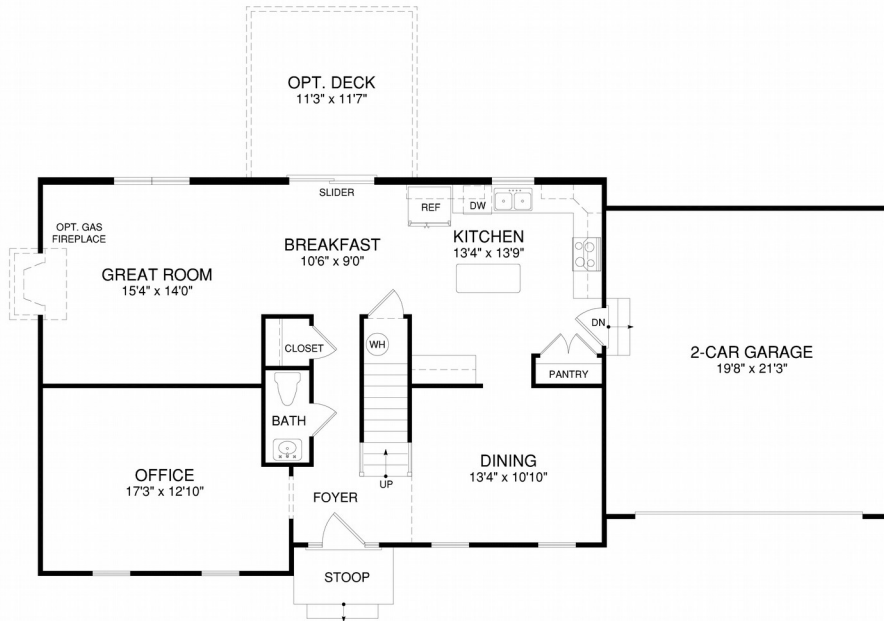

The Potomac 2 Car Garage

2315 SF

Colonial
4 Bedroom
2 ½ Bath
2 Car Garage

Partial Stone Front

Brick Front

The Potomac 2 Car Garage

2315 SF

FIRST FLOOR PLAN

SECOND FLOOR PLAN

www.bethelbuilders-va.com
 540-748-8810
info@bethelbuilders-va.com

These floor plans and renderings are for illustrative purposes only and may vary from actual plans. Room sizes and square footages are approximate. This information is deemed reliable but is not guaranteed and is subject to change without notice. Web site, renderings and photos may contain optional features for exhibition purposes only and are not contained in the purchase price unless otherwise expressly provided for. Minor floor plan changes and dimension change per local code. Plans Copyrighted 2012 by Bethel Builders, LLC